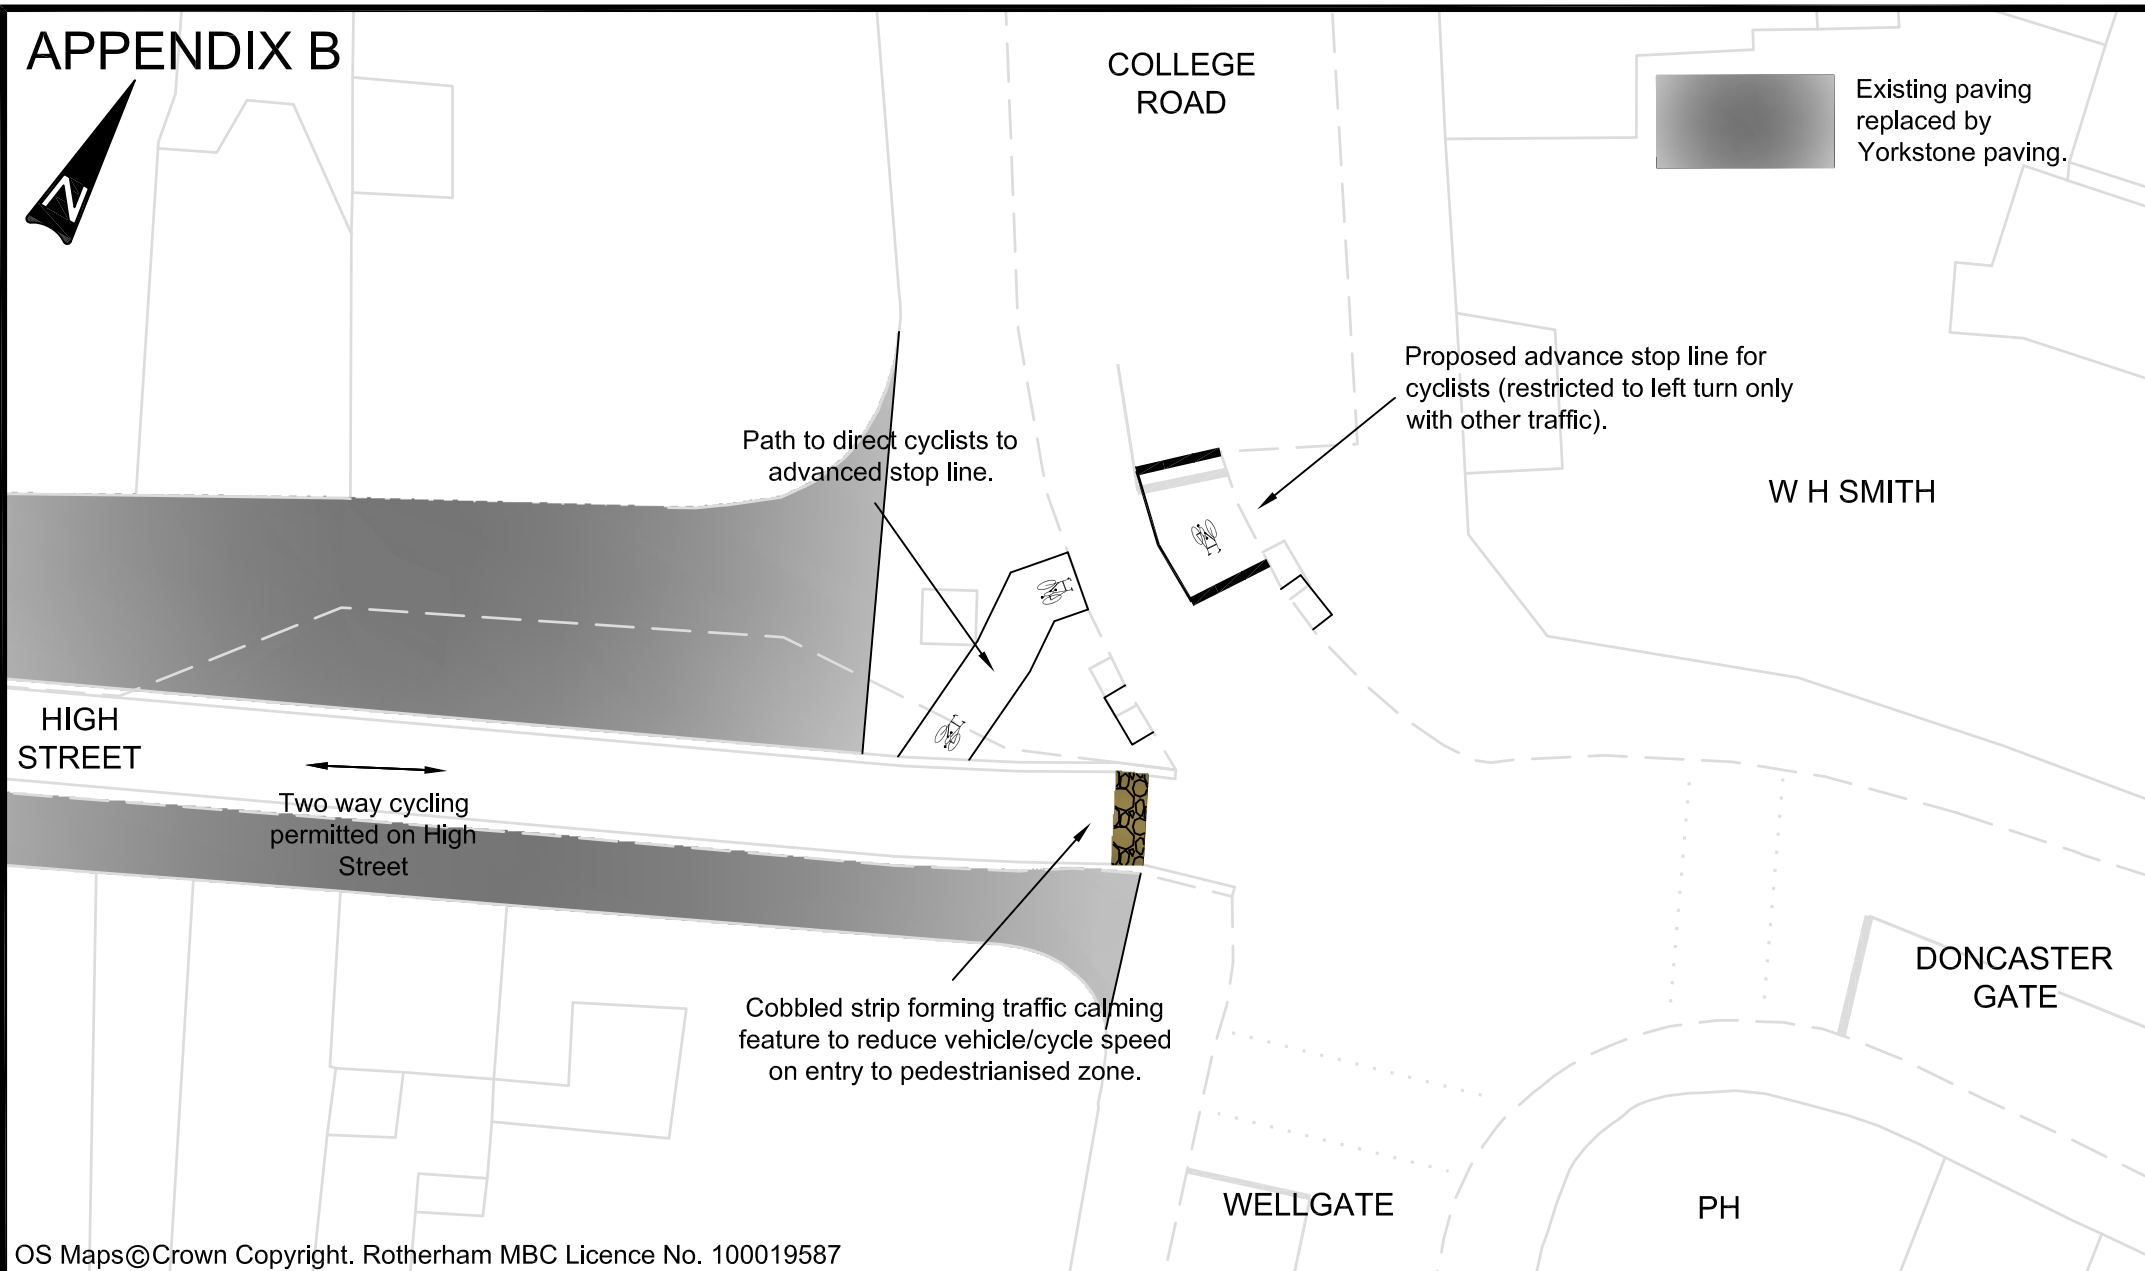

APPENDIX B

OS Maps©Crown Copyright. Rotherham MBC Licence No. 100019587

Strategic Director:
Karl Battersby Bsc (Hons) MTPL MRTPI

Rotherham Metropolitan Borough Council
Environment & Development Services
Bailey House, Rawmarsh Road,
Rotherham S60 1TD

Client:

Title Proposed cycle route - Phase One
Clifton Park to Westgate
Rotherham town centre

Dwg. No. 126/17/TT198/DPM2

Scales 1:250
(if A4)

Drawn ML

Date Jan 13

Chd. by ASB